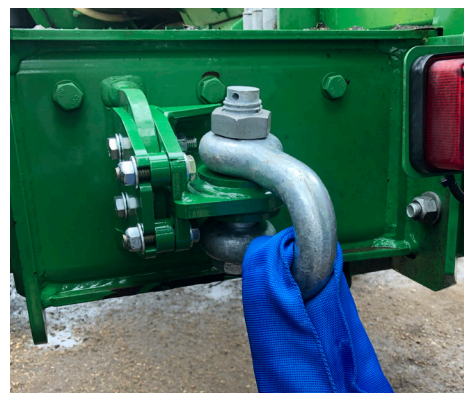

# LANKOTA SPRAYER TOW BRACKETS

**LANKOTA**<sup>®</sup>  
Ag Driven Innovations

☎ 866.526.5682  
605.352.4550

📍 270 West Park Ave.  
Huron, SD 57350

🌐 [www.lankota.com](http://www.lankota.com)

CATALOG

Lankota's Sprayer Tow Brackets give you peace of mind when towing your John Deere self-propelled sprayer. The shear bolt protected system is engineered to reduce the possibility of damage to the frame. Load matched clevises and tow sling distribute the weight evenly across tow points. Brackets are included to allow towing capabilities from the front and back.