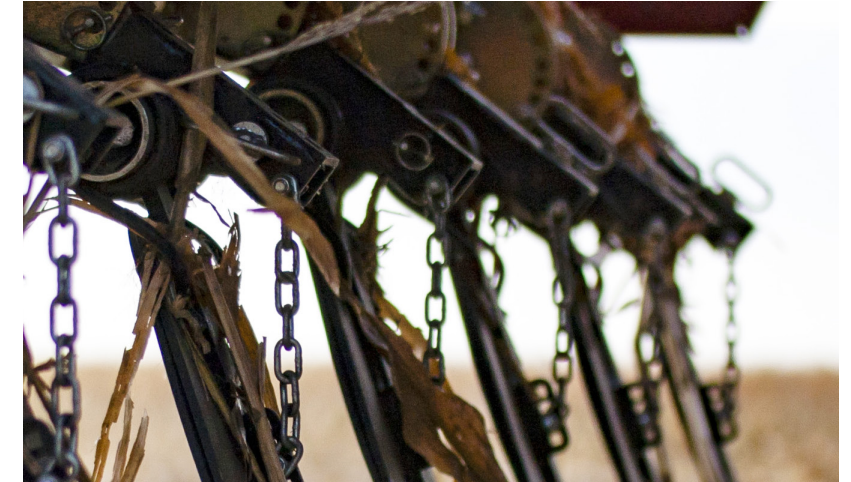

STALK STOMPERS®

The standard Stalk Stomper® shoe is 11-1/4" wide and constructed using 7 GA (0.179" thick) Grade 50 steel. Using a stronger steel means the shoe can be lighter than ever. Holes are precut for easy poly liner installation and replacement. Various larger shoes are available for tractor configurations.

FLIP UP MOUNTS

Lankota offers the only patented flip up mount on the market for easy transport and storage of Stalk Stomper® Shoes. Hydraulic lift options available for larger corn heads.

POLY OPTIONAL

UHMW 1/4" poly adds longevity to steel pads. Attached by bolts, not rivets, for quick assembly & replacement.

TORSION SPRINGS GEN II SHOES

Generation II Stalk Stomper® Shoes utilize a Torsion Spring which allows up to 14" of shoe/roller travel.

LANKOTA®
Ag Driven Innovations

📞 866.526.5682 - 605.352.4550

📍 West Park Avenue
Huron, South Dakota 57350

🌐 www.lankota.com

DESIGNED FOR
**DURABILITY &
VERSATILITY**

LANKOTA®
Ag Driven Innovations

THE LEADER IN
STALK STOMPER®
TECHNOLOGY

JOHN DEERE® STALK STOMPERS®:

600 Series Folding & Non-Folding Corn Heads
700 Series Folding & Non-Folding Corn Heads
600F Series HydraFlex™ Heads
40 Series Corn Heads
90 Series Corn Heads
4WD Tractors from 1989 to Present, including 9RX