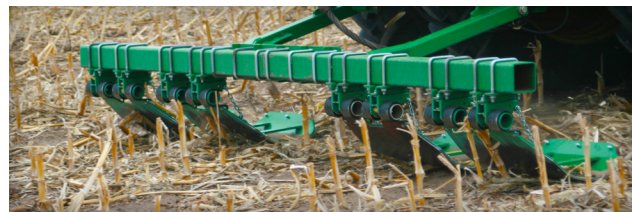

STALK STOMPERS®

The standard Stalk Stomper® shoe is 11-1/4" wide and constructed using 7 GA (0.179" thick) Grade 50 steel. Using a stronger steel means the shoe can be lighter than ever. Holes are precut for easy poly liner installation and replacement. Various larger shoes are available for tractor configurations.

FLIP UP MOUNTS

Lankota offers the only patented flip up mount on the market for easy transport and storage of Stalk Stomper® Shoes. Hydraulic lift options available for larger corn heads.

POLY OPTIONAL

UHMW 1/4" poly adds longevity to steel pads. Attached by bolts, not rivets, for quick assembly & replacement.

TORSION SPRINGS GEN II SHOES

Generation II Stalk Stomper® Shoes utilize a Torsion Spring which allows up to 14" of shoe/roller travel.

LANKOTA®
Ag Driven Innovations

📞 866.526.5682 - 605.352.4550

📍 West Park Avenue
Huron, South Dakota 57350

🌐 www.lankota.com

DESIGNED FOR
**DURABILITY &
VERSATILITY**

LANKOTA®
Ag Driven Innovations

THE LEADER IN
STALK STOMPER®
TECHNOLOGY

JOHN DEERE® STALK STOMPERS®:

600 Series Folding & Non-Folding Corn Heads
700 Series Folding & Non-Folding Corn Heads
600F Series HydraFlex™ Heads
40 Series Corn Heads
90 Series Corn Heads
4WD Tractors from 1989 to Present, including 9RX